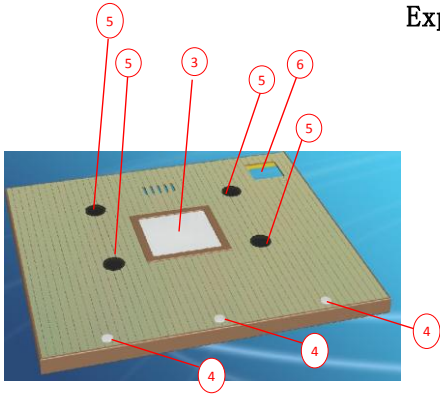

Exploded Draw for DYN-6996-01

Roof panel (Upward View)			
No.	Name	No.	Name
1	Control Panel	2	Control Box
3	Color therapy lights	4	Roof Lamp
5	Speaker	6	DVD
7	TV Screen		

Power Distribution			
Location	No.	Dimension	Power
Right Panel	8	39.37*15.75 inch	300W*2
	9	29.53*19.69 inch	300W*1
Rear Panel	10	29.53*19.69 inch	300W*4
Left Panel	11	29.53*19.69 inch	300W*1
	12	39.37*15.75 inch	300W*2
Bench Panel	13	39.37*11.81 inch	200W*1
	14	23.62*11.81 inch	125W*1
Bottom Panel	15	39.37*11.81 inch	300W*3
TOTAL			4225W