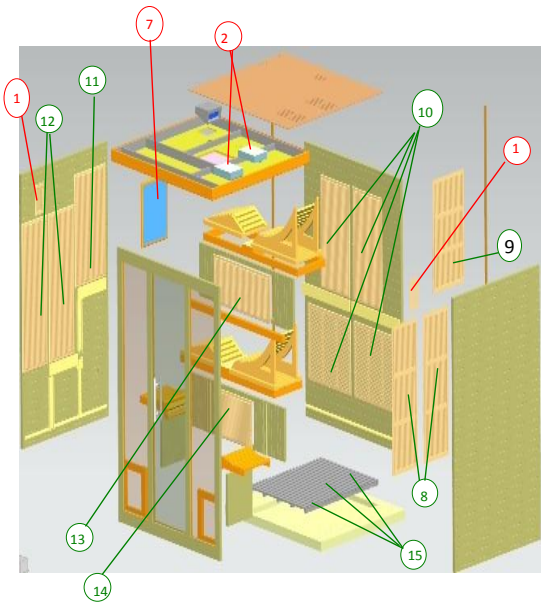

Exploded Draw for DYN-6996-01

Roof panel (Upward View)			
No.	Name	No.	Name
1	Control Panel	2	Control Box
3	Color therapy lights	4	Roof Lamp
5	Speaker	6	DVD
7	TV Screen		

Power Distribution			
Location	No.	Dimension	Power
Right Panel	8	39.37*15.75 inch	300W*2
	9	29.53*19.69 inch	300W*1
Rear Panel	10	29.53*19.69 inch	300W*4
Left Panel	11	29.53*19.69 inch	300W*1
	12	39.37*15.75 inch	300W*2
Bench Panel	13	39.37*11.81 inch	200W*1
	14	23.62*11.81 inch	125W*1
Bottom Panel	15	39.37*11.81 inch	300W*3
TOTAL			4225W