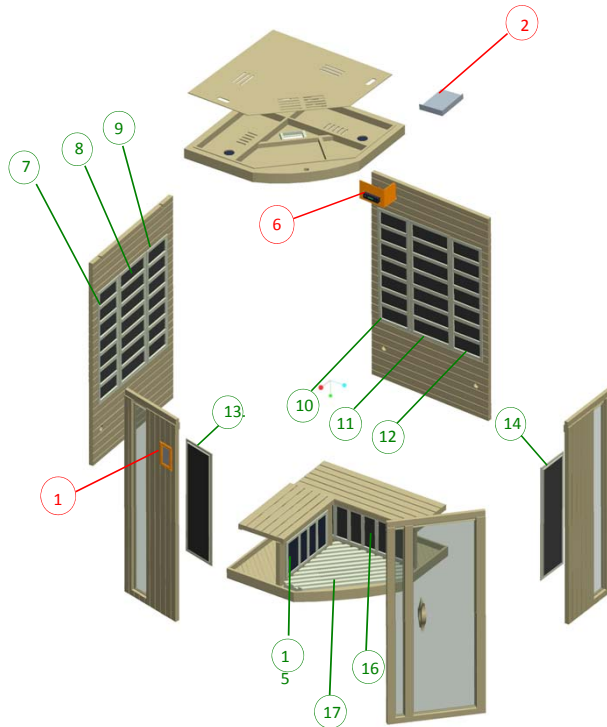

Roof panel (Inside View)

No.	Name	No.	Name
1	Control Panel	2	Control Box
3	Color light	4	Speaker
5	Exterior Lights	6	CD

Power Distribution

Location	No.	Dimension	Power
Left Rear Panel	7	39.37*11.81 inch	200W
	8	39.37*15.75 inch	300W
	9	39.37*11.81 inch	200W
Right Rear Panel	10	39.37*11.81 inch	200W
	11	39.37*15.75 inch	300W
	12	39.37*11.81 inch	200W
Left Panel	13	39.37*11.81 inch	200W
Right Panel	14	39.37*11.81 inch	200W
Bench Panel	15	23.62*11.81 inch	125W
	16	39.37*11.81 inch	200W
Bottom Panel	17	23.62*11.81 inch	125W
TOTAL			2250W