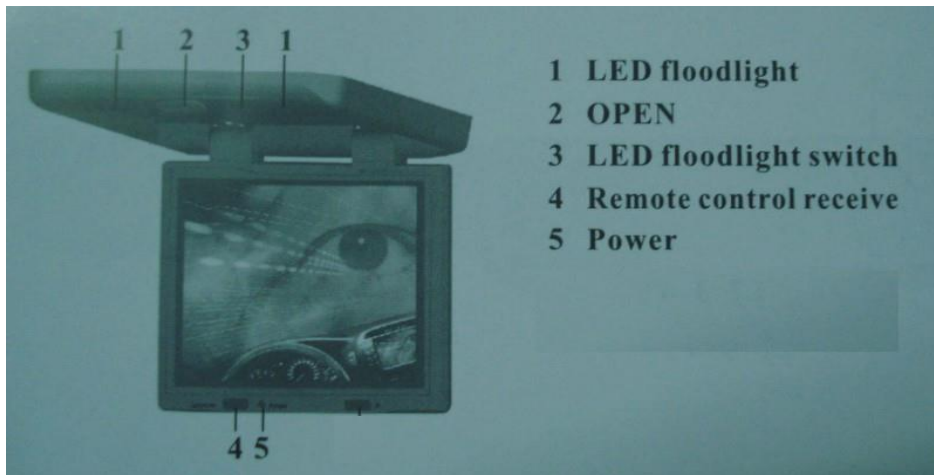

PRODUCT SPECIFICATION

- 1 LED floodlight
- 2 OPEN
- 3 LED floodlight switch
- 4 Remote control receive
- 5 Power

FUNCTION PARAMETERS

Type:TFT LCD

Display size:15 "

Display format: 4:3

Power: ≤20W

Power supply: DC12V

Video: Dual video input

Mode: PAL/NTSC auto switch

Pixel: 1280(H) × RGB × 800(W) ≈ 3072000

Contrast: 500:1

Lum: 350cd/m²

Function: Installed on the car ceiling;

Blue screen: The display appears blue screen automatically when there is no video signal.