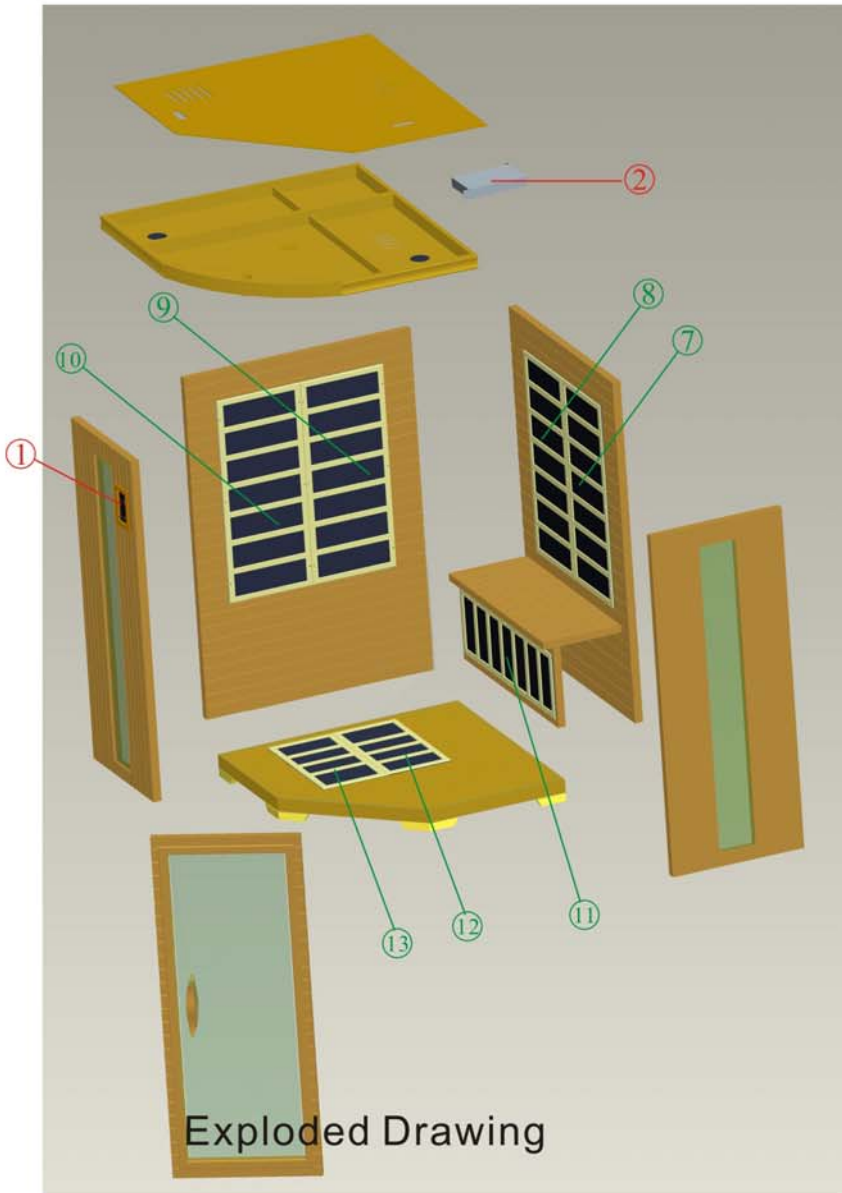

# DYN - 6225

Roof Panel (Inside View)

No.	Name	No.	Name
1	Control Panel	2	Control Box
3	Reading Lamp	4	Temperature Sensor
5	Mp3 Jack	6	Speaker

Power Distribution			
Location	No.	Dimension	Power
Right Rear Panel	7	1000 x 400 mm	300 W
	8	1000 x 400 mm	300 W
Left Rear Panel	9	1000 x 400 mm	300 W
	10	1000 x 400 mm	300 W
Bench Heater	11	1000 x 300 mm	200 W
Bottom Panel	12	600x 300 mm	125 W
	13	600x 300 mm	125 W
<b>TOTAL</b>			<b>1650W</b>