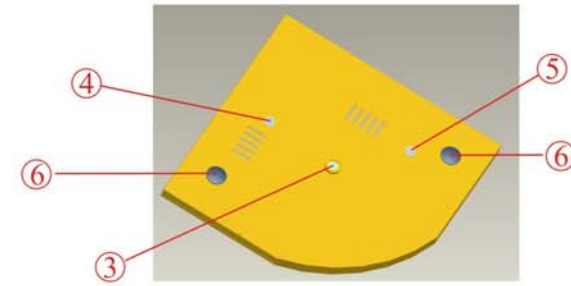

# DYN - 6225

Roof Panel (Inside View)

No.	Name	No.	Name
1	Control Panel	2	Control Box
3	Reading Lamp	4	Temperature Sensor
5	Mp3 Jack	6	Speaker

Power Distribution			
Location	No.	Dimension	Power
Right Rear Panel	7	1000 x 400 mm	300 W
	8	1000 x 400 mm	300 W
Left Rear Panel	9	1000 x 400 mm	300 W
	10	1000 x 400 mm	300 W
Bench Heater	11	1000 x 300 mm	200 W
Bottom Panel	12	600x 300 mm	125 W
	13	600x 300 mm	125 W
<b>TOTAL</b>			<b>1650W</b>