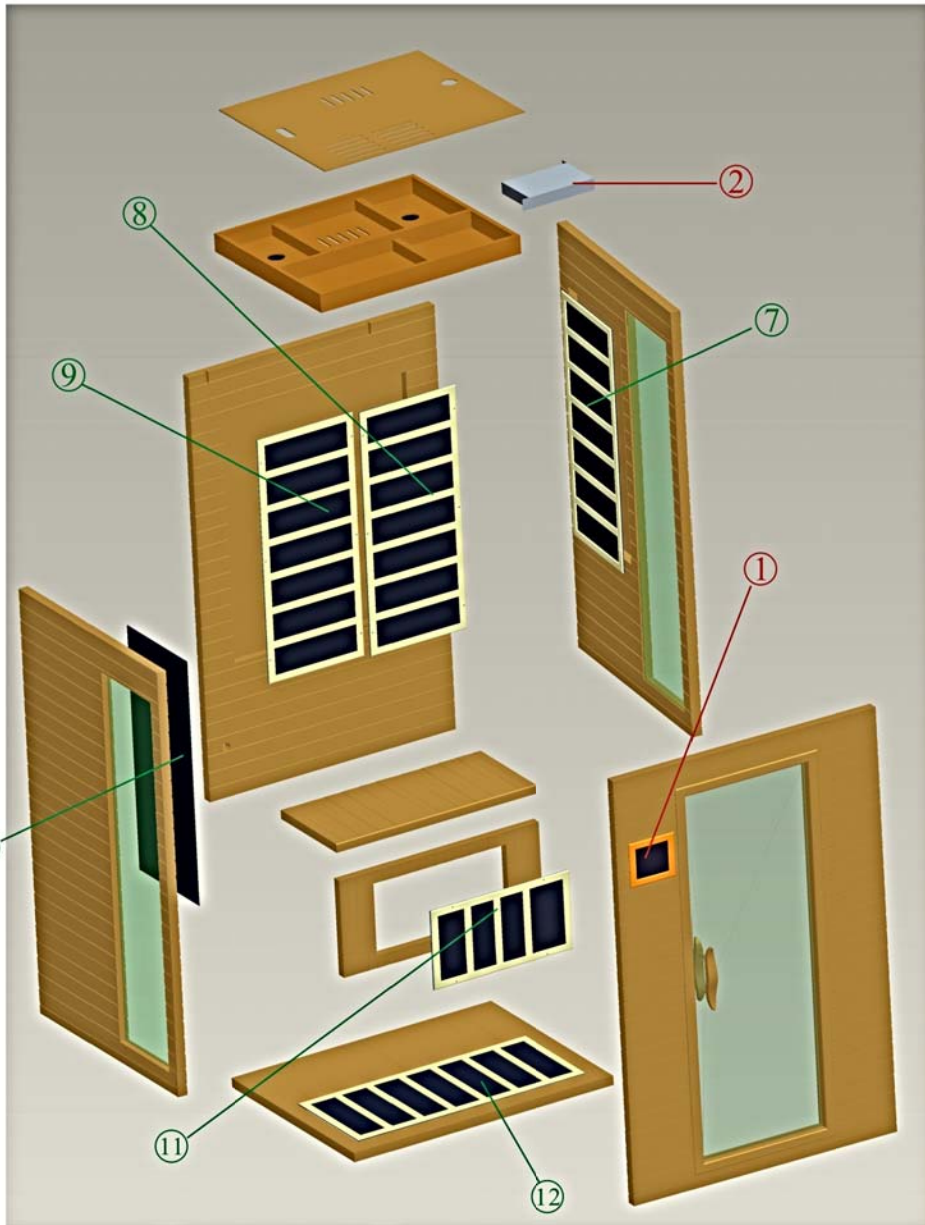

6202

Exploded Drawing

Roof Panel (Inside View)

No.	Name	No.	Name
1	Control Panel	2	Control Box
3	Reading Lamp	4	Temperature Sensor
5	Mp3 Jack	6	Speaker

Power Distribution			
Location	No.	Dimension	Power
Right Panel	7	1000 x 400 mm	300 W
Rear Panel	8	1000 x 400 mm	300 W
	9	1000 x 400 mm	300 W
Left Panel	10	1000 x 400 mm	300 W
Bench Heater	11	1000 x 300 mm	200 W
Bottom Panel	12	1000x 400 mm	300 W
TOTAL			1700W