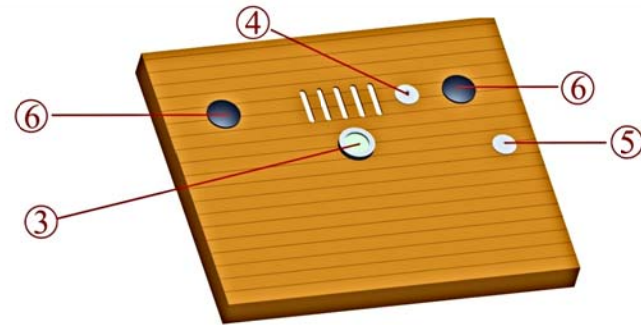

6202

Exploded Drawing

Roof Panel (Inside View)

No.	Name	No.	Name
1	Control Panel	2	Control Box
3	Reading Lamp	4	Temperature Sensor
5	Mp3 Jack	6	Speaker

Power Distribution			
Location	No.	Dimension	Power
Right Panel	7	1000 x 400 mm	300 W
Rear Panel	8	1000 x 400 mm	300 W
	9	1000 x 400 mm	300 W
Left Panel	10	1000 x 400 mm	300 W
Bench Heater	11	1000 x 300 mm	200 W
Bottom Panel	12	1000x 400 mm	300 W
TOTAL			1700W