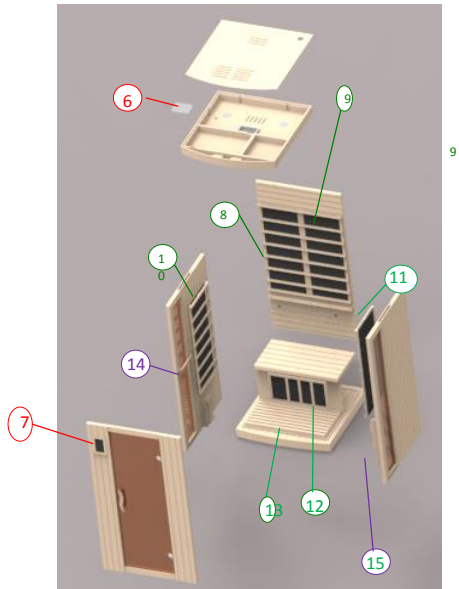

Roof panel (Inside View)			
No.	Name	No.	Name
1	speaker	2	Color therapy light
3	exterior light	4	temperature sensor
5	MP3 jack	6	control box
7	control panel		

Power Distribution			
Location	No.	Dimension	Power
Rear Panel	8	39.37*15.75 inch	300W
	9	39.37*15.75 inch	300W
Left Panel	10	39.37*15.75 inch	300W
Right Panel	11	39.37*15.75 inch	300W
Bench heater Panel	12	23.62*11.81 inch	125W
Floor panel	13	23.62*11.81 inch	125W
TOTAL			1450W

Accessories			
NAME	No.	Dimension	Location
TOWEL RACK	14	12.99*1.77*0.79 inch	Left Panel
Magzine	15	11*10.7*3.5 inch	Right Panel